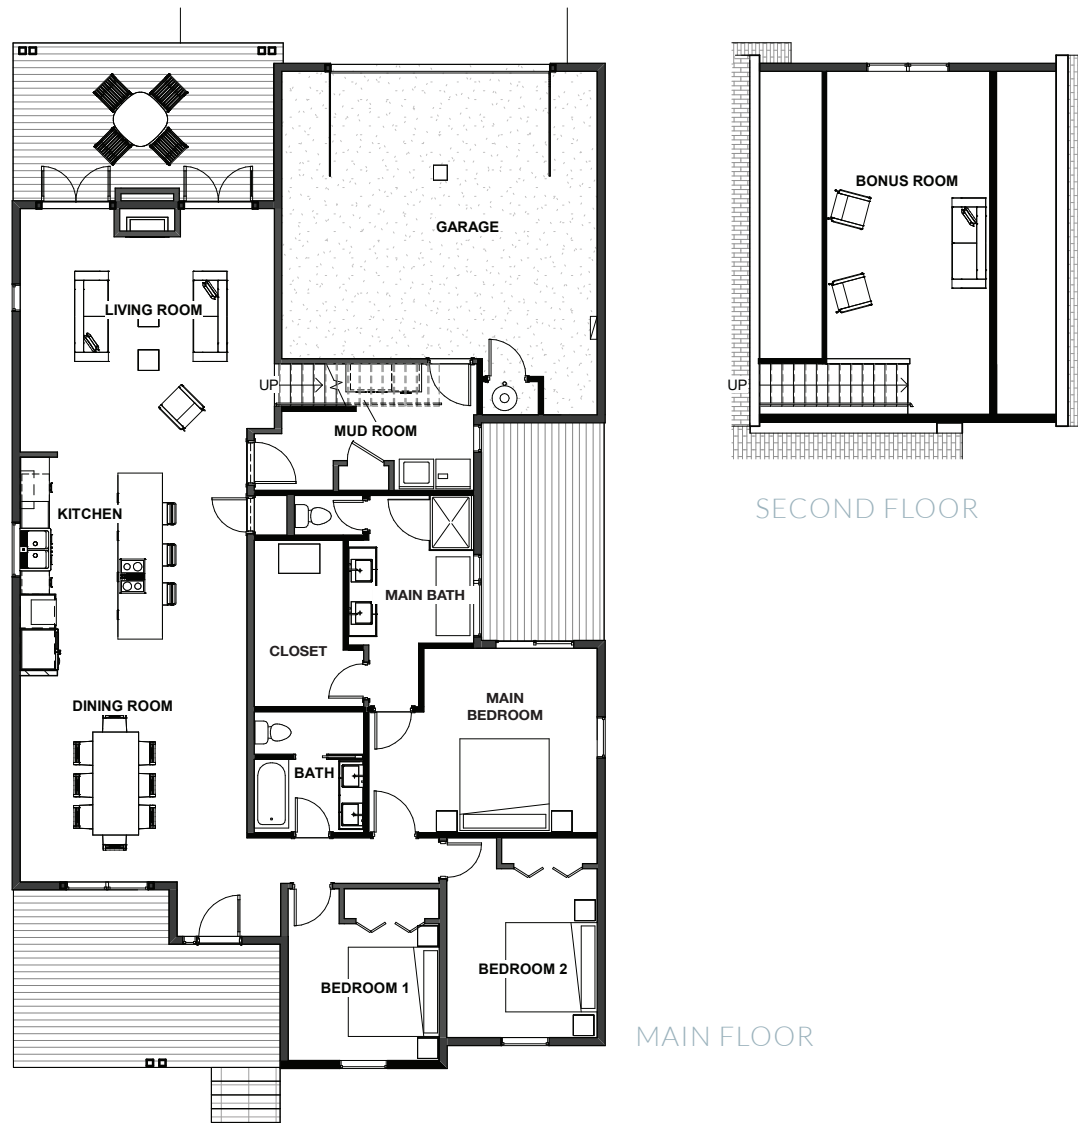

Actual exterior may change depending on specific building location

*\gla-deh\ Norwegian: To happily
look forward to something.*

GLEDE M-3

- + Open plan living space
- + Covered outdoor patio
- + Modern Scandinavian design with quality materials throughout
- + 3 bedroom, 2 bathroom
- + Additional features include a mudroom and fireplace

SIDE ELEVATION

REAR ELEVATION

GranCieloBZN.com

GLEDE M-3

2,305 SF | 3 bedrooms | 2 bathrooms

Please note actual floor plans and finishes may differ slightly when constructed.