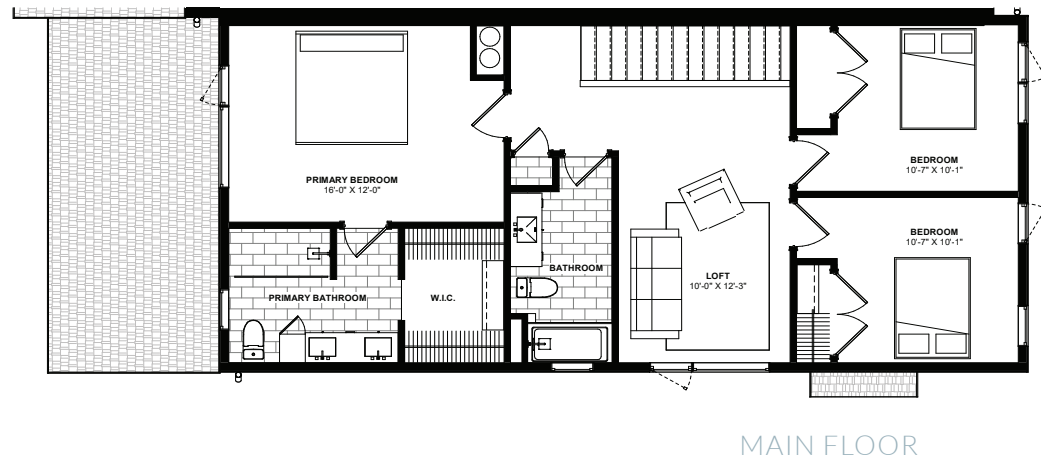

Actual exterior may change depending on specific building location

\fee-kah\ Swedish: Making time for friends and colleagues to share a cup of coffee (or tea) and a little something to eat.

FIKA 3c

- + Efficient open living plan
- + Modern Scandanavian design with quality materials throughout
- + 3 bed, 2.5 bath plan
- + Additional features include a mudroom, versatile second floor flex space, fireplace, and private courtyard
- + Oversized garage

FRONT ELEVATION

REAR ELEVATION

GranCieloBZN.com

GRAN CIELO

FIKA 3c

1,935 SF | 3 bedrooms | 2.5 bathrooms