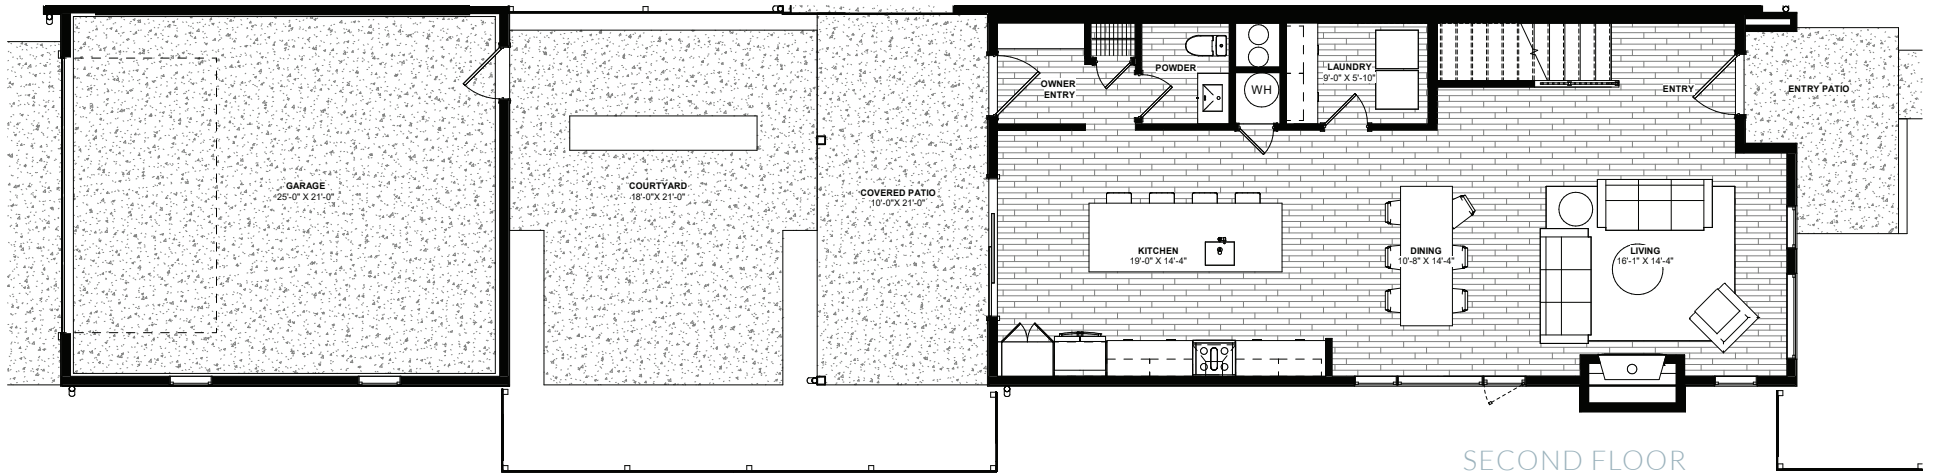

Actual exterior may change depending on specific building location

\fee-kah\ Swedish: Making time for friends and colleagues to share a cup of coffee (or tea) and a little something to eat.

FIKA 3c

- + Efficient open living plan
- + Modern Scandanavian design with quality materials throughout
- + 3 bed, 2.5 bath plan
- + Additional features include a mudroom, versatile second floor flex space, fireplace, and private courtyard
- + Oversized garage

FRONT ELEVATION

REAR ELEVATION

GranCieloBZN.com

GRAN CIELO

FIKA 3c

1,935 SF | 3 bedrooms | 2.5 bathrooms