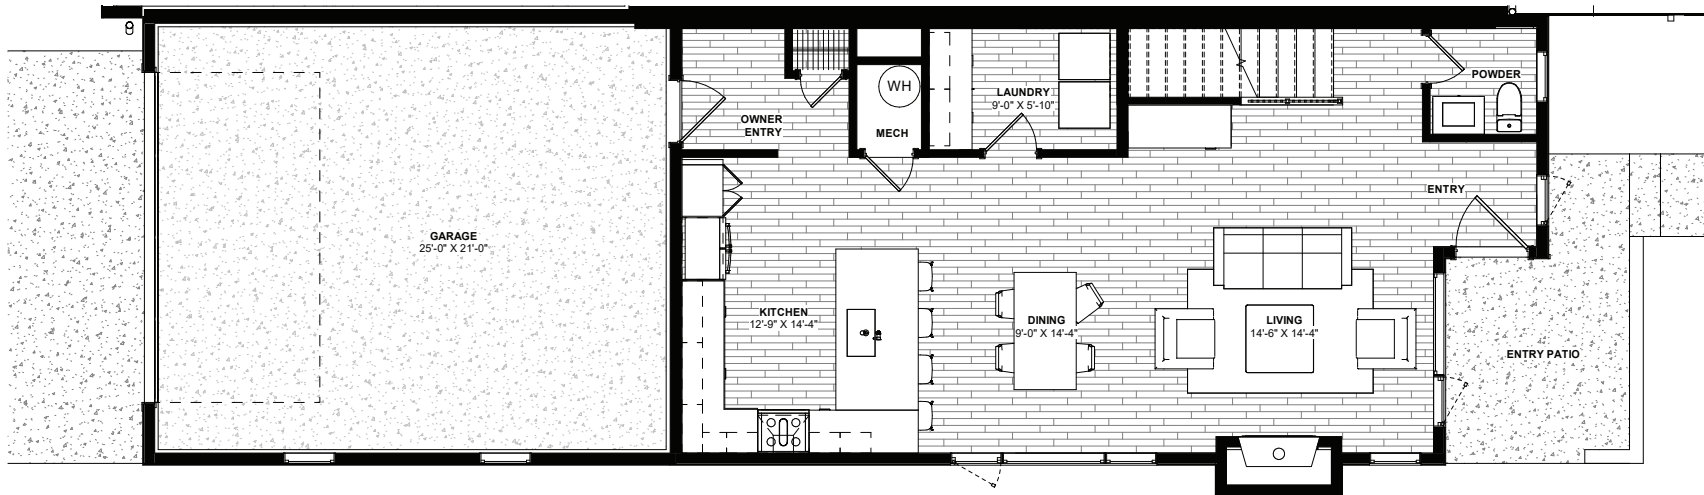

Actual exterior may change depending on specific building location

\fee-kah\ Swedish: Making time for friends and colleagues to share a cup of coffee (or tea) and a little something to eat.

FIKA 4c

- + Efficient open living plan
- + Modern Scandanavian design with quality materials throughout
- + 3 bed, 2.5 bath plan
- + Additional features include a mudroom and fireplace
- + Oversized garage

FRONT ELEVATION

REAR ELEVATION

GranCieloBZN.com

GRAN CIELO

SECOND FLOOR

MAIN FLOOR

FIKA 4c

1,724 SF | 3 bedrooms | 2.5 bathrooms