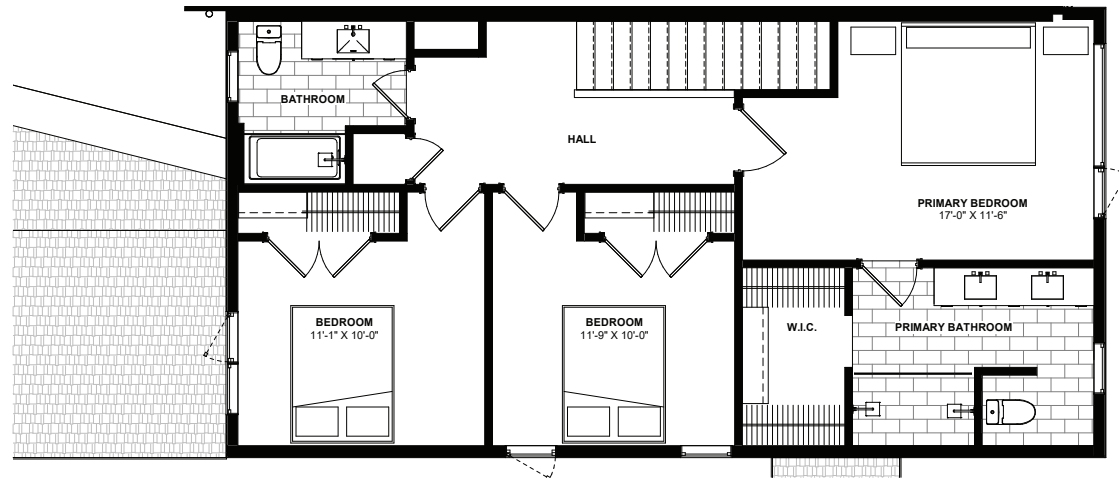

Actual exterior may change depending on specific building location

\fee-kah\ Swedish: Making time for friends and colleagues to share a cup of coffee (or tea) and a little something to eat.

FIKA 4c

- + Efficient open living plan
- + Modern Scandanavian design with quality materials throughout
- + 3 bed, 2.5 bath plan
- + Additional features include a mudroom and fireplace
- + Oversized garage

FRONT ELEVATION

REAR ELEVATION

GranCieloBZN.com

GRAN CIELO

SECOND FLOOR

MAIN FLOOR

FIKA 4c

1,724 SF | 3 bedrooms | 2.5 bathrooms