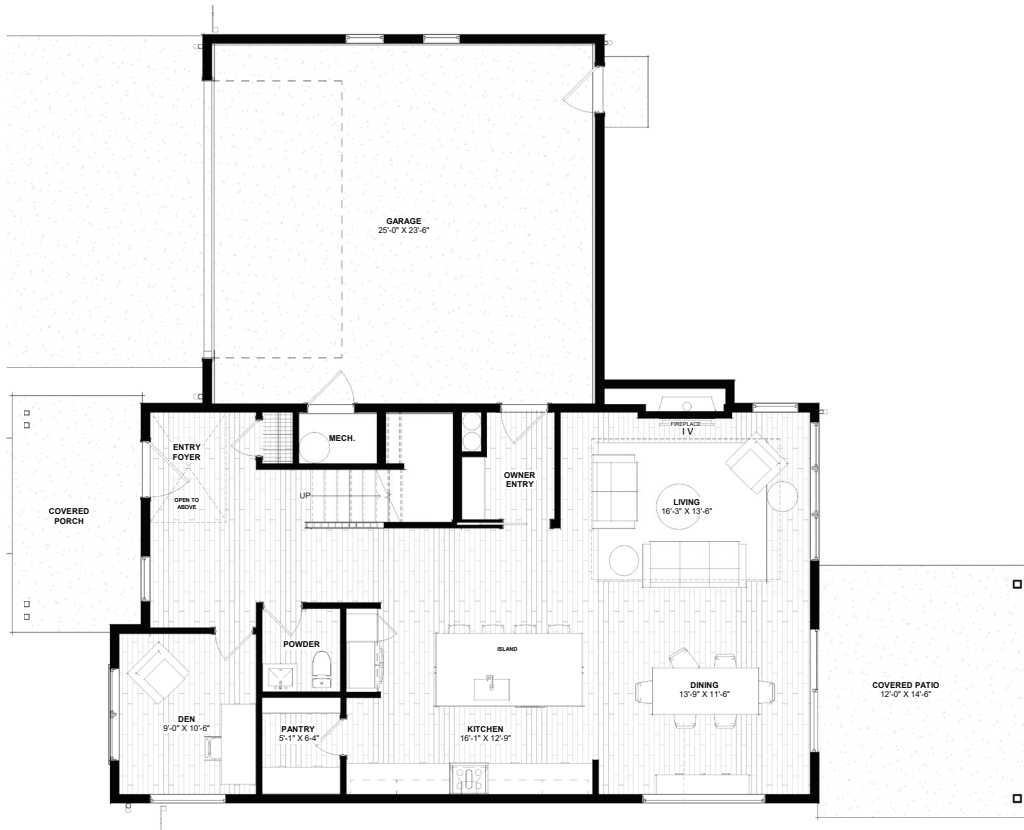

\lah-gome\ Swedish: Something done in just the right amount; in comfortable moderation and balance

LAGOM D-2

- + 4 bed | 3.5 bath | 2,828 sqft
- + Open floor plan with second floor bonus room
- + First floor den off of entry
- + Modern kitchen with pantry
- + Large windows throughout

FRONT ELEVATION

BACK ELEVATION

GranCieloBZN.com

MAIN FLOOR

SECOND FLOOR

LAGOM D-2

2,828 SF | 4 bedrooms | 3.5 bathrooms