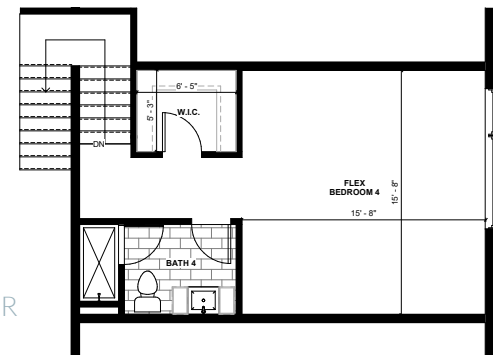

Actual exterior may change depending on specific building location

\gla-deh\ Norwegian: To happily
look forward to something.

GLEDE CP-1

- +4 bed | 3.5 bath | 2,919 sqft
- + Single level floor plan w/ 2nd floor bonus annex
- + First Floor Main suite
- + Adjacent to the Gran Cielo Park
- + Extra large windows
- + 3 car garage

FRONT ELEVATION

REAR ELEVATION

GranCieloBZN.com

GRAN CIELO

MAIN FLOOR

SECOND FLOOR

GLEDE CP-1

2,919 GSF | 4 bedrooms | 3.5 bathrooms