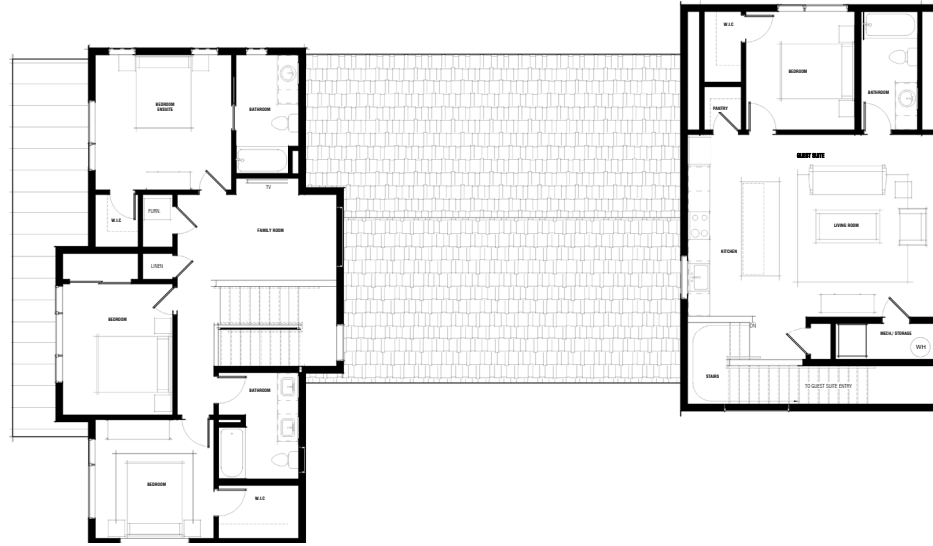

# GLEDE SMA-1A

+4 bed | 3.5 bath |  
2,780 sqft

+ Open floor plan kitchen  
and dining rooms

+ First floor main  
bedroom suite

+ Large laundry off of  
garage entry

+ ADU/guest suite above  
garage + additional  
suite on second floor

FRONT ELEVATION

SIDE ELEVATION

[GranCieloBZN.com](http://GranCieloBZN.com)

GRAN CIELO

SECOND FLOOR

MAIN FLOOR

## GLEDE SMA-1A

2,780 GSF | 4 bedrooms | 3.5 bathrooms  
 ADU | 875 SF, 1 bedroom 1 bathroom

Please note actual floor plans and finishes may differ slightly when constructed.