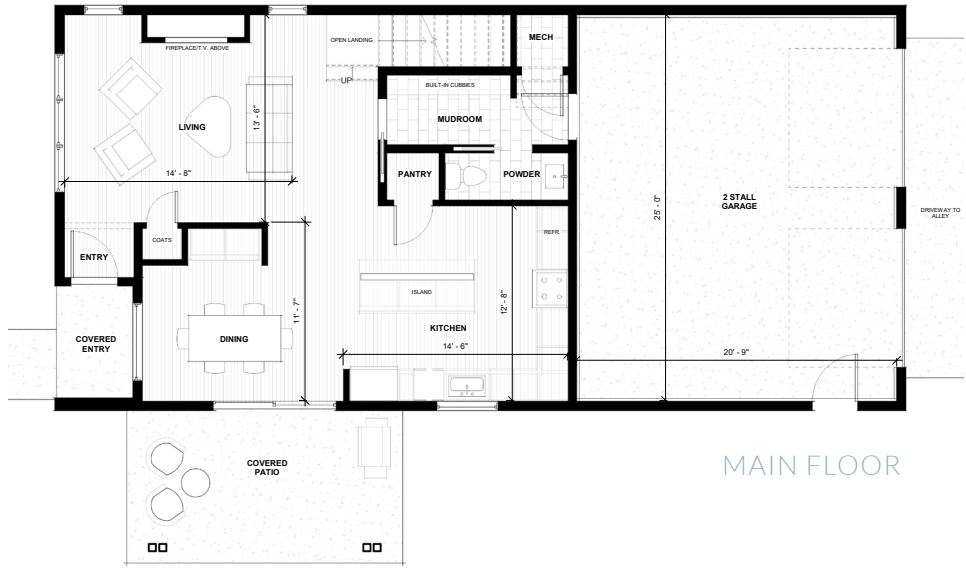

# LAGOM N-1a

+3 bed | 2.5 bath |  
2,128 sqft

+ Modern floor plan with two living areas plus flex space

+ Contemporary kitchen with large island and generous cabinetry

+ Covered outdoor patio

+ Mudroom and 1/2 bath off of garage entry

REAR ELEVATION

SIDE ELEVATION

[GranCieloBZN.com](http://GranCieloBZN.com)

GRAN CIELO

MAIN FLOOR

SECOND FLOOR

**LAGOM N-1a**  
 2,128 GSF | 3 bedrooms | 2.5 bathrooms

Please note actual floor plans and finishes may differ slightly when constructed.