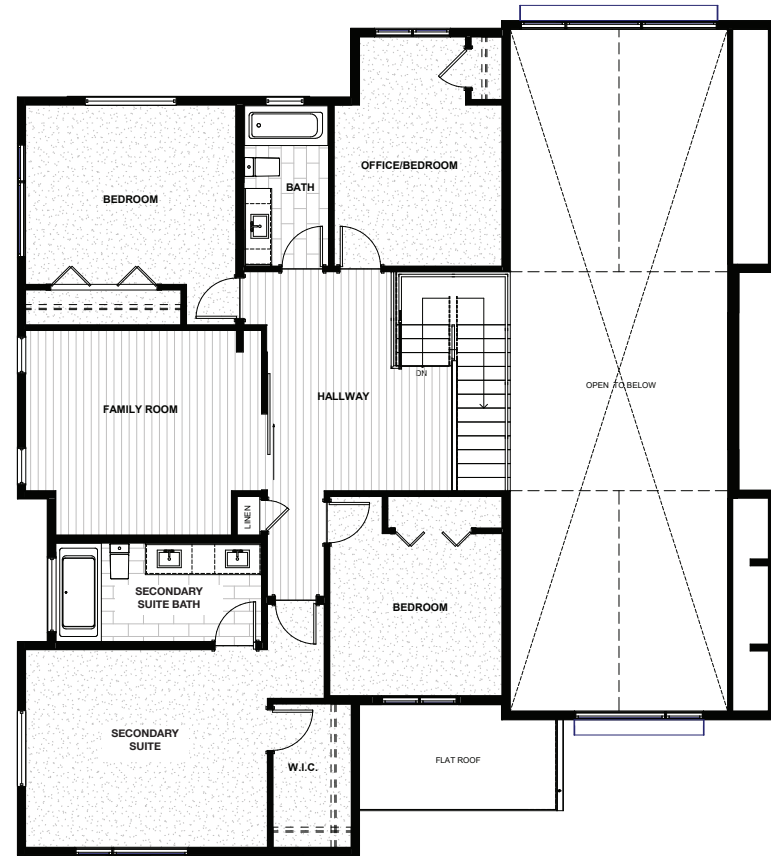

Actual exterior may change depending on specific building location

*\gla-deh\ Norwegian: To happily
look forward to something.*

GLEDE SH-1

- + 5 beds | 3.5 baths | 2 car garage
- + Open floor plan with 2 living areas & an office
- + Mudroom, laundry area, and spacious kitchen with walk in pantry
- + Bright & airy with oversized windows throughout

FRONT ELEVATION

REAR ELEVATION

GranCieloBZN.com

GRAN CIELO

MAIN FLOOR

SECOND FLOOR

GLEDE SH-1

3,272 SF | 5 bedrooms | 3.5 bathrooms

Please note actual floor plans and finishes may differ slightly when constructed.