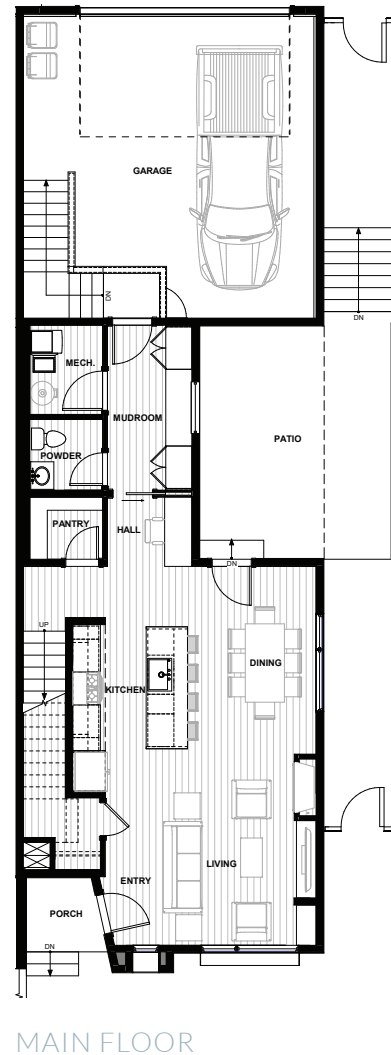

\kuhl\ Swedish/Danish: Fun,
Nice, Enjoyable, Amusing.

KUL 4

- + Open plan living space
- + Covered outdoor patio
- + Modern Scandinavian design with quality materials throughout
- + 3 bedroom, 2.5 bathroom
- + Additional features include a mudroom and common area workspace

FRONT ELEVATION

REAR ELEVATION

GranCieloBZN.com

KUL 4, LEFT UNIT
 2,082 SF | 3 bedrooms | 2.5 bathrooms

KUL 4, RIGHT UNIT
 2,082 SF | 3 bedrooms | 2.5 bathrooms