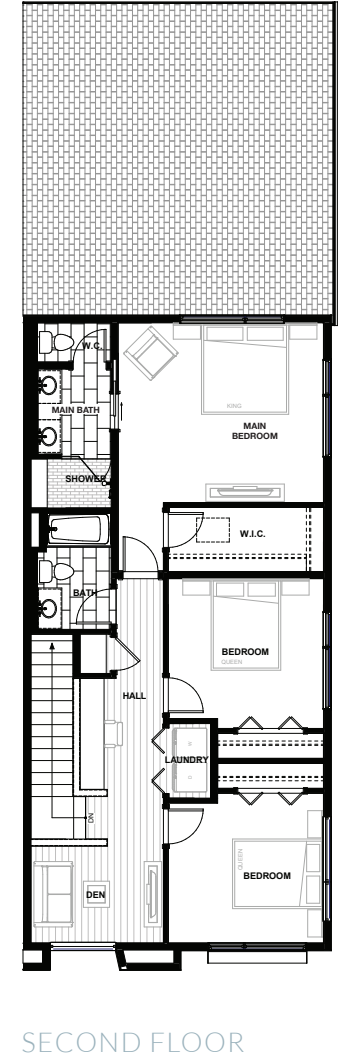

\kuhl\ Swedish/Danish: Fun,
Nice, Enjoyable, Amusing.

KUL 4

- + Open plan living space
- + Covered outdoor patio
- + Modern Scandinavian design with quality materials throughout
- + 3 bedroom, 2.5 bathroom
- + Additional features include a mudroom and common area workspace

FRONT ELEVATION

REAR ELEVATION

GranCieloBZN.com

KUL 4, LEFT UNIT
 2,082 SF | 3 bedrooms | 2.5 bathrooms

KUL 4, RIGHT UNIT
 2,082 SF | 3 bedrooms | 2.5 bathrooms