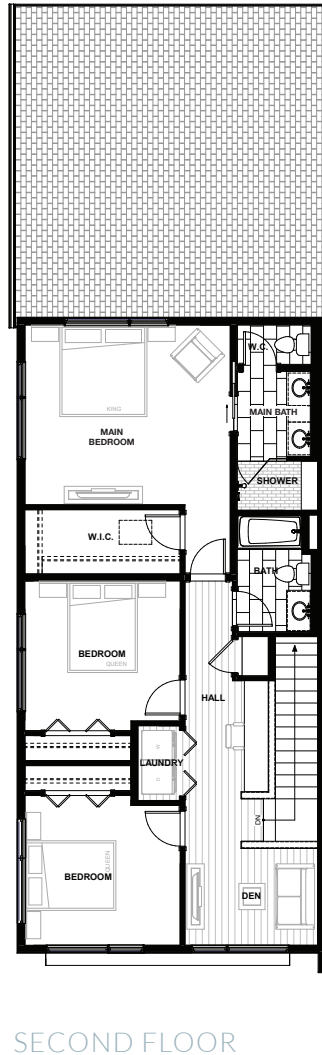

\kuhl\ Swedish/Danish: Fun,
Nice, Enjoyable, Amusing.

KUL 4

- + Open plan living space
- + Covered outdoor patio
- + Modern Scandinavian design with quality materials throughout
- + 3 bedroom, 2.5 bathroom
- + Additional features include a mudroom and common area workspace

FRONT ELEVATION

REAR ELEVATION

GranCieloBZN.com

KUL 4, LEFT UNIT
 2,082 SF | 3 bedrooms | 2.5 bathrooms

KUL 4, RIGHT UNIT
 2,082 SF | 3 bedrooms | 2.5 bathrooms