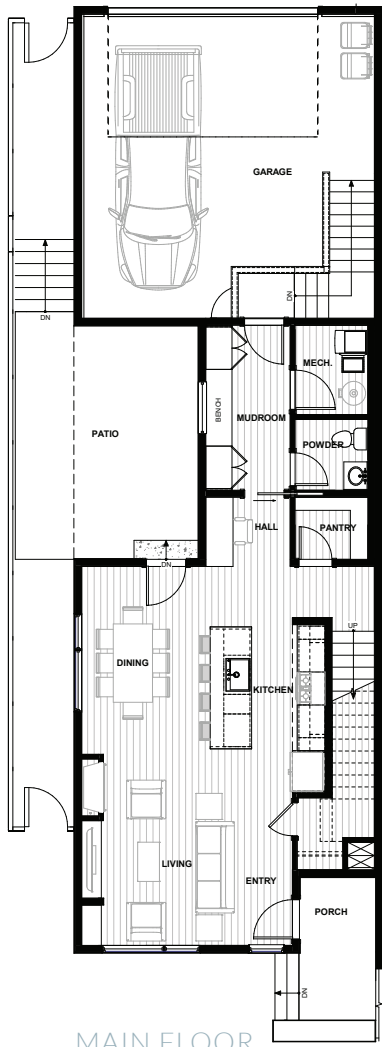

\kuhl\ Swedish/Danish: Fun,
Nice, Enjoyable, Amusing.

KUL 4

- + Open plan living space
- + Covered outdoor patio
- + Modern Scandinavian design with quality materials throughout
- + 3 bedroom, 2.5 bathroom
- + Additional features include a mudroom and common area workspace

FRONT ELEVATION

REAR ELEVATION

GranCieloBZN.com

KUL 4, LEFT UNIT
 2,082 SF | 3 bedrooms | 2.5 bathrooms

KUL 4, RIGHT UNIT
 2,082 SF | 3 bedrooms | 2.5 bathrooms