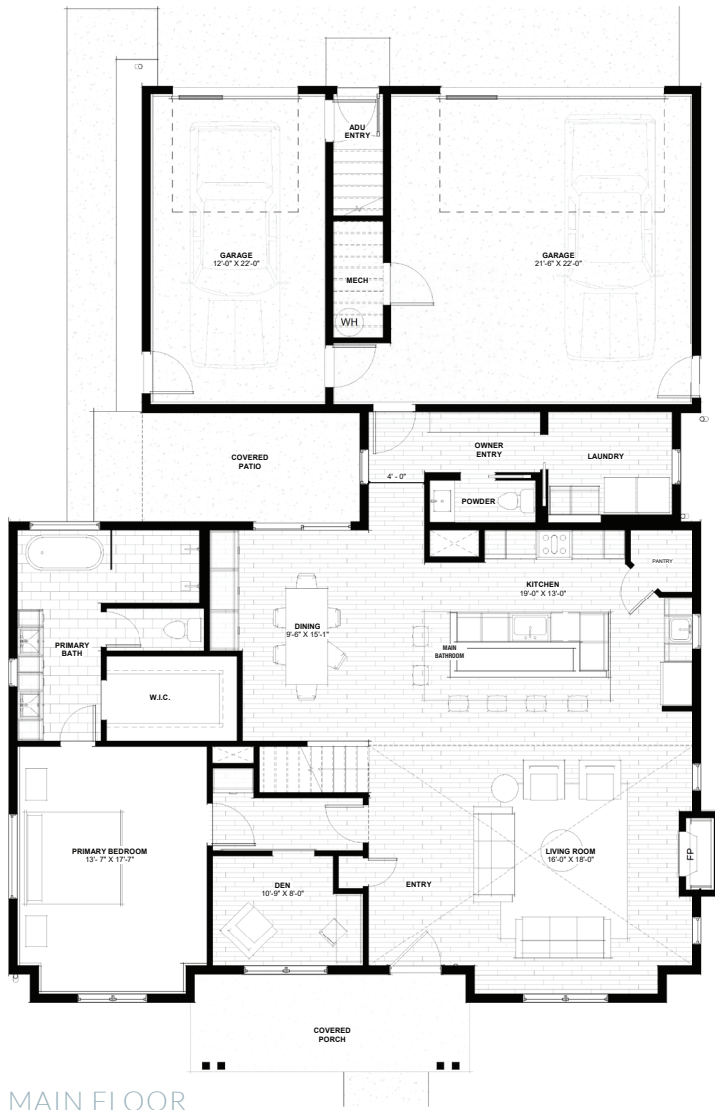

\gla-deh\ Norwegian: To happily
look forward to something.

GLEDE CP-2Ab

- + 4 bed | 3.5 bath | 3,483 sqft
- + 1st floor primary suite
- + Spacious kitchen with large island and pantry
- + Laundry & mud room off of garage entry
- + 3 car garage w/ apartment above

FRONT ELEVATION

SIDE ELEVATION

GranCieloBZN.com

GRAN CIELO

GLEDE CP-2Ab

3,483 SF | 4 bedrooms | 3.5 bathrooms
 ADU | 594 SF, 1 bedroom, 1 bathroom