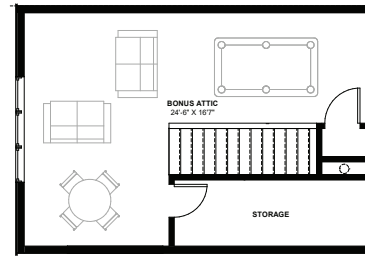

\gla-deh\ Norwegian: To happily
look forward to something.

GLEDE CP-2Ab

- + 4 bed | 3.5 bath | 3,483 sqft
- + 1st floor primary suite
- + Spacious kitchen with large island and pantry
- + Laundry & mud room off of garage entry
- + 3 car garage w/ apartment above

FRONT ELEVATION

SIDE ELEVATION

GranCieloBZN.com

GRAN CIELO

GLEDE CP-2Ab

3,483 SF | 4 bedrooms | 3.5 bathrooms
 ADU | 594 SF, 1 bedroom, 1 bathroom