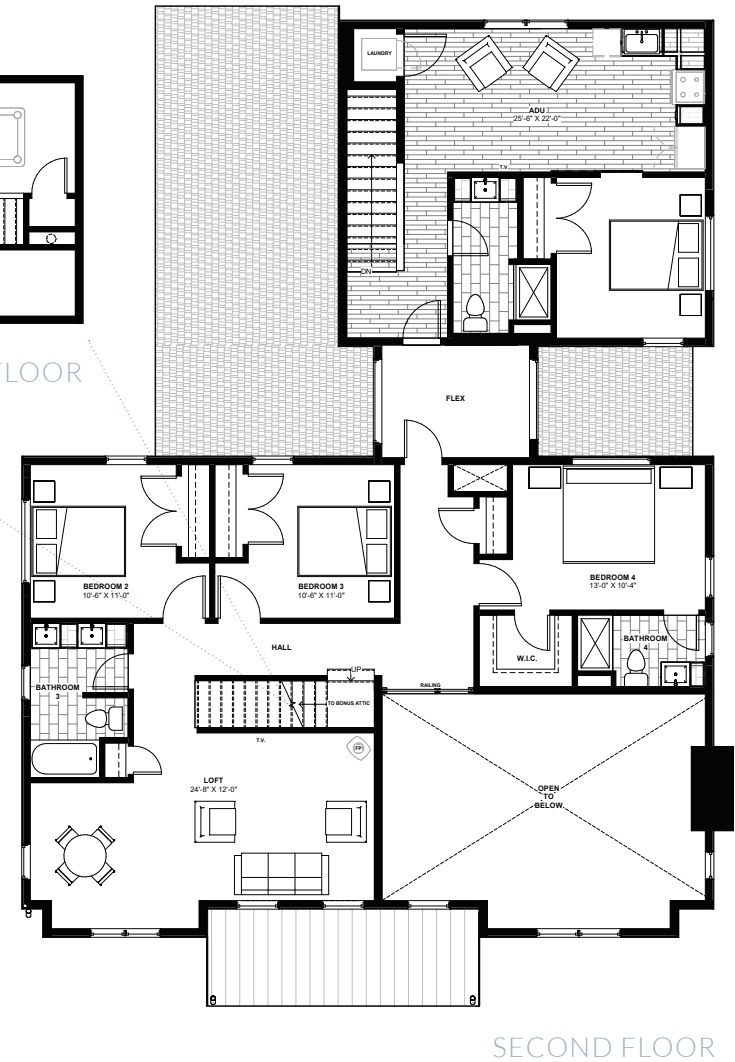

\gla-deh\ Norwegian: To happily
look forward to something.

GLEDE CP-2Ab

- + 4 bed | 3.5 bath | 3,483 sqft
- + 1st floor primary suite
- + Spacious kitchen with large island and pantry
- + Laundry & mud room off of garage entry
- + 3 car garage w/ apartment above

FRONT ELEVATION

SIDE ELEVATION

GranCieloBZN.com

GRAN CIELO

GLEDE CP-2Ab

3,483 SF | 4 bedrooms | 3.5 bathrooms
 ADU | 594 SF, 1 bedroom, 1 bathroom