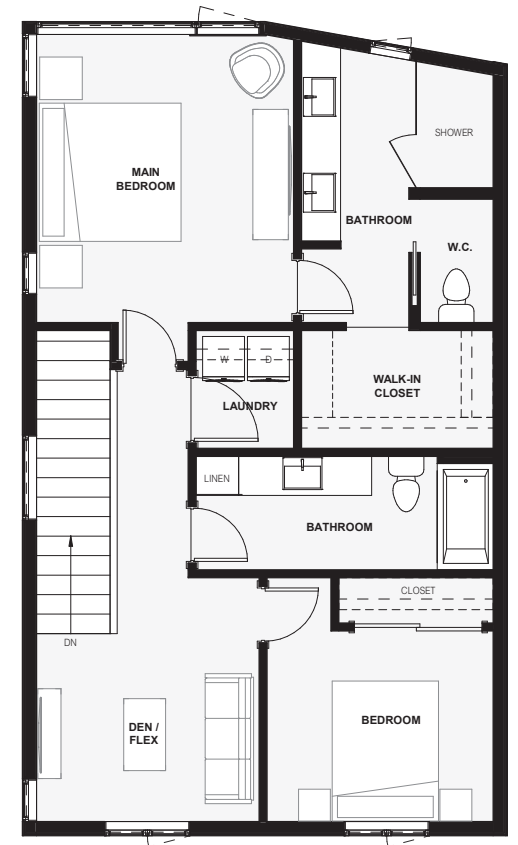

\kuhl\ Swedish/Danish: Fun,
Nice, Enjoyable, Amusing.

KUL 6a

- + Modern Scandinavian design with quality custom finishes
- + Open living spaces w/ large windows and abundant natural light
- + 3 bed, 3 bath w/ a mud room + den/flex space
- + Covered patio, 2nd floor deck and 2 car garage

FRONT ELEVATION

REAR ELEVATION

GranCieloBZN.com

GRAN CIELO

MAIN FLOOR

SECOND FLOOR

THIRD FLOOR

KUL 6a

2,199 SF | 3 bedrooms | 3 bathrooms