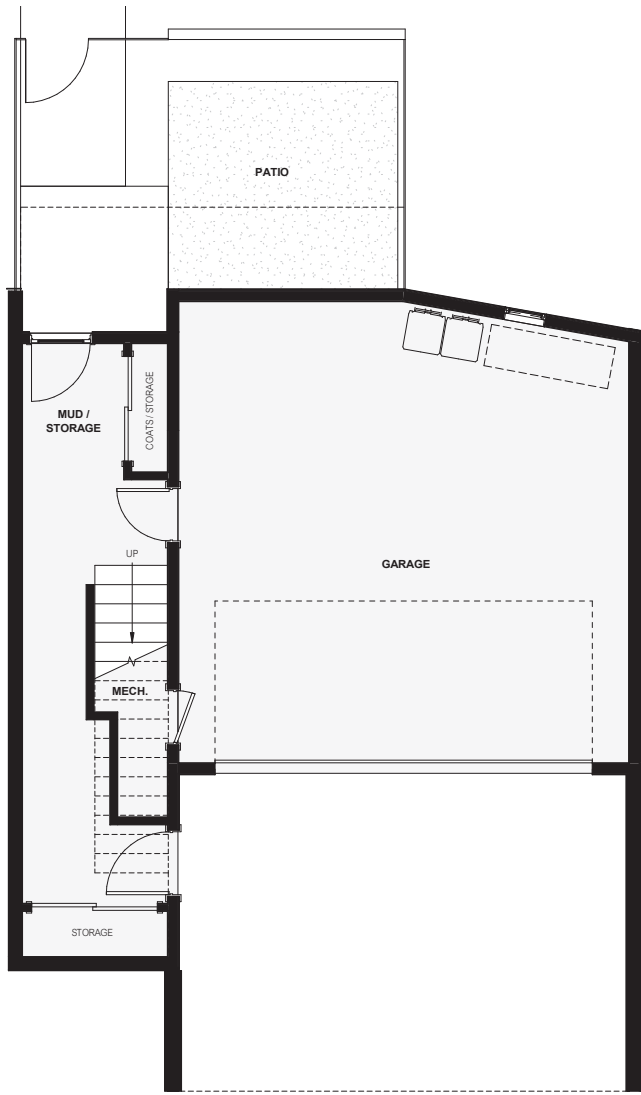

\kuhl\ Swedish/Danish: Fun,
Nice, Enjoyable, Amusing.

KUL 6a

- + Modern Scandinavian design with quality custom finishes
- + Open living spaces w/ large windows and abundant natural light
- + 3 bed, 3 bath w/ a mud room + den/flex space
- + Covered patio, 2nd floor deck and 2 car garage

FRONT ELEVATION

REAR ELEVATION

GranCieloBZN.com

GRAN CIELO

MAIN FLOOR

SECOND FLOOR

THIRD FLOOR

KUL 6a

2,199 SF | 3 bedrooms | 3 bathrooms