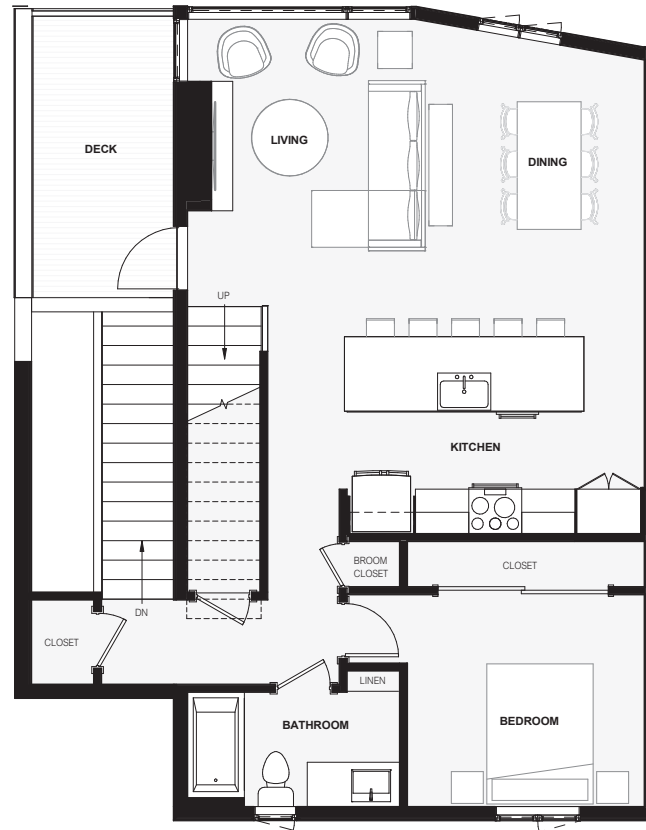

\kuhl\ Swedish/Danish: Fun,
Nice, Enjoyable, Amusing.

KUL 6a

- + Modern Scandinavian design with quality custom finishes
- + Open living spaces w/ large windows and abundant natural light
- + 3 bed, 3 bath w/ a mud room + den/flex space
- + Covered patio, 2nd floor deck and 2 car garage

FRONT ELEVATION

REAR ELEVATION

GranCieloBZN.com

GRAN CIELO

MAIN FLOOR

SECOND FLOOR

THIRD FLOOR

KUL 6a

2,199 SF | 3 bedrooms | 3 bathrooms