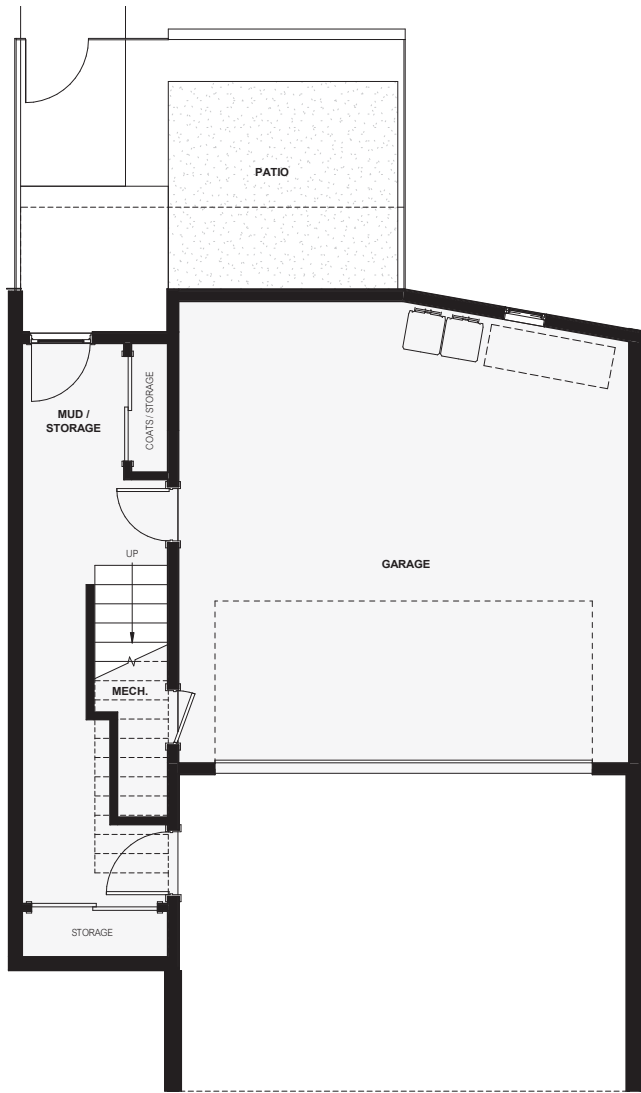

\kuhl\ Swedish/Danish: Fun,
Nice, Enjoyable, Amusing.

KUL 6b

- + Modern Scandinavian design with quality custom finishes
- + Open living spaces w/ large windows and abundant natural light
- + 3 bed, 3 bath w/ a mud room + den/flex space
- + Covered patio, 2nd floor deck and 2 car garage

FRONT ELEVATION

REAR ELEVATION

GranCieloBZN.com

GRAN CIELO

MAIN FLOOR

SECOND FLOOR

THIRD FLOOR

KUL 6b

2,197 SF | 3 bedrooms | 3 bathrooms