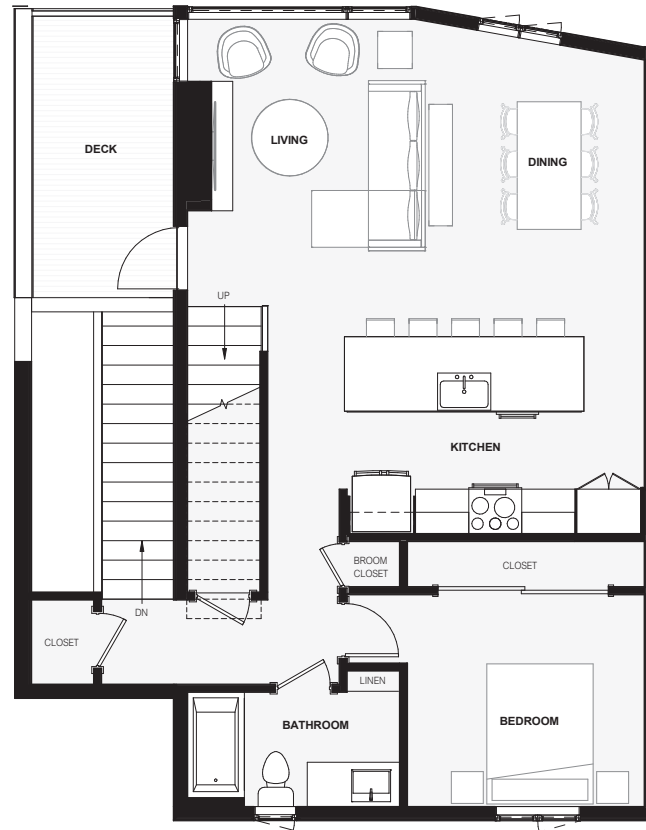

\kuhl\ Swedish/Danish: Fun,
Nice, Enjoyable, Amusing.

KUL 6b

- + Modern Scandinavian design with quality custom finishes
- + Open living spaces w/ large windows and abundant natural light
- + 3 bed, 3 bath w/ a mud room + den/flex space
- + Covered patio, 2nd floor deck and 2 car garage

FRONT ELEVATION

REAR ELEVATION

GranCieloBZN.com

GRAN CIELO

MAIN FLOOR

SECOND FLOOR

THIRD FLOOR

KUL 6b

2,197 SF | 3 bedrooms | 3 bathrooms