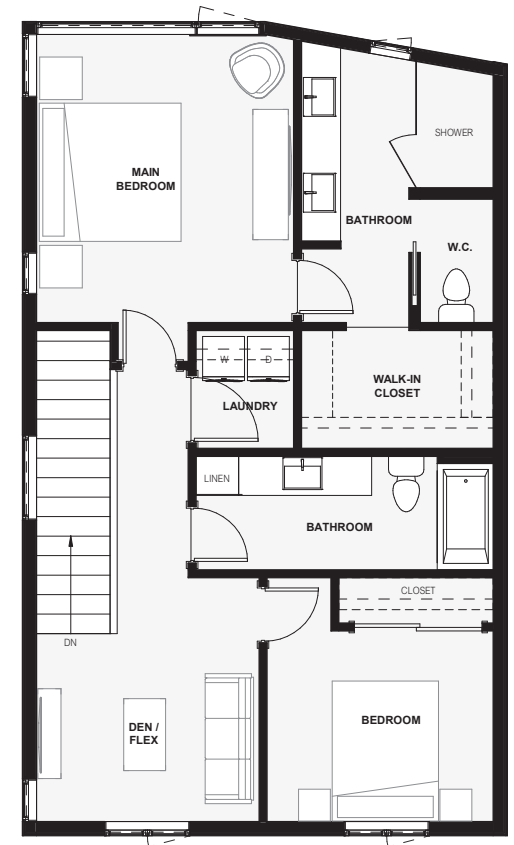

\kuhl\ Swedish/Danish: Fun,
Nice, Enjoyable, Amusing.

KUL 6b

- + Modern Scandinavian design with quality custom finishes
- + Open living spaces w/ large windows and abundant natural light
- + 3 bed, 3 bath w/ a mud room + den/flex space
- + Covered patio, 2nd floor deck and 2 car garage

FRONT ELEVATION

REAR ELEVATION

GranCieloBZN.com

GRAN CIELO

MAIN FLOOR

SECOND FLOOR

THIRD FLOOR

KUL 6b

2,197 SF | 3 bedrooms | 3 bathrooms