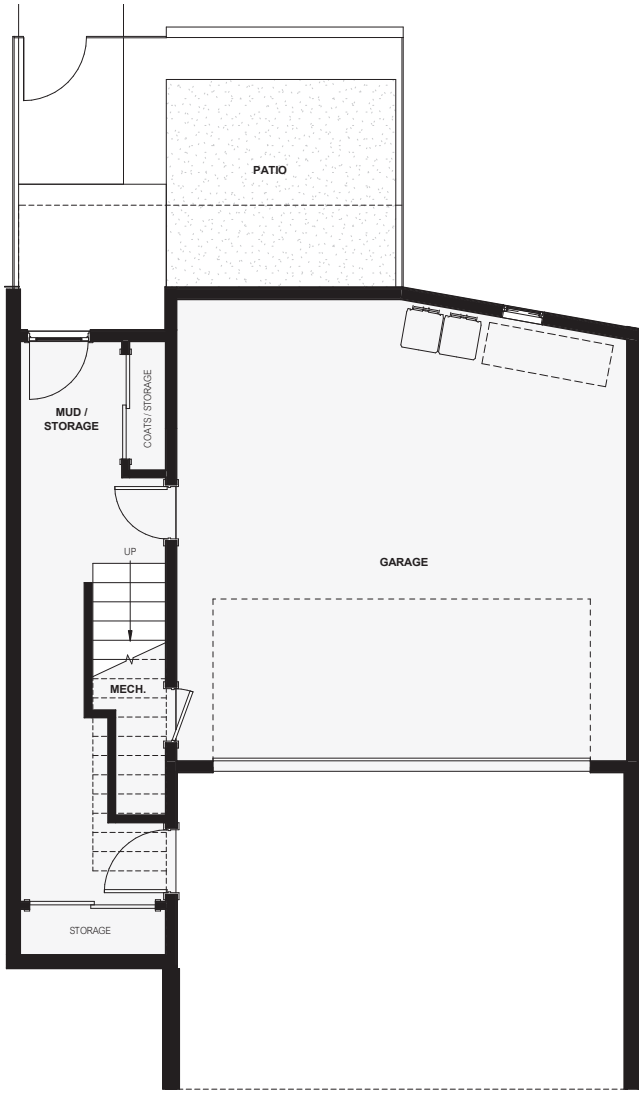

# KUL 6d

- + Modern Scandanavian design with quality custom finishes
- + Open living spaces w/ large windows and abundant natural light
- + 3 bed, 3 bath w/ a mud room + den/flex space
- + Covered patio, 2nd floor deck and 2 car garage

FRONT ELEVATION

REAR ELEVATION

[GranCieloBZN.com](http://GranCieloBZN.com)

GRAN CIELO

MAIN FLOOR

SECOND FLOOR

THIRD FLOOR

## KUL 6d

2,198 SF | 3 bedrooms | 3 bathrooms