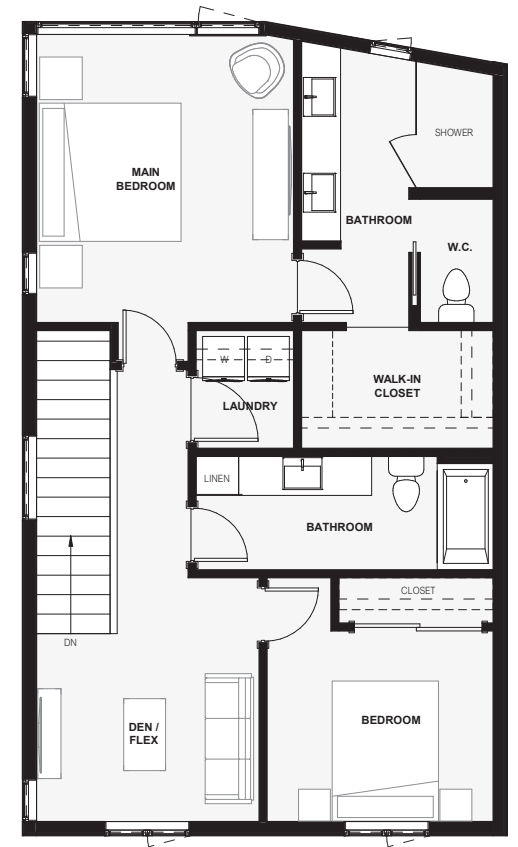

# KUL 6d

- + Modern Scandanavian design with quality custom finishes
- + Open living spaces w/ large windows and abundant natural light
- + 3 bed, 3 bath w/ a mud room + den/flex space
- + Covered patio, 2nd floor deck and 2 car garage

FRONT ELEVATION

REAR ELEVATION

[GranCieloBZN.com](http://GranCieloBZN.com)

GRAN CIELO

MAIN FLOOR

SECOND FLOOR

THIRD FLOOR

## KUL 6d

2,198 SF | 3 bedrooms | 3 bathrooms