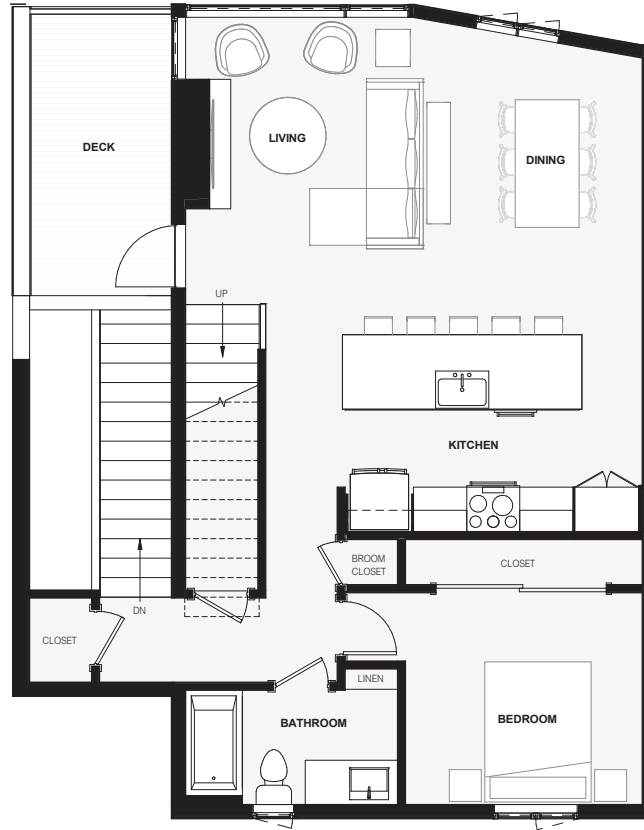

# KUL 6d

- + Modern Scandanavian design with quality custom finishes
- + Open living spaces w/ large windows and abundant natural light
- + 3 bed, 3 bath w/ a mud room + den/flex space
- + Covered patio, 2nd floor deck and 2 car garage

FRONT ELEVATION

REAR ELEVATION

[GranCieloBZN.com](http://GranCieloBZN.com)

GRAN CIELO

MAIN FLOOR

SECOND FLOOR

THIRD FLOOR

## KUL 6d

2,198 SF | 3 bedrooms | 3 bathrooms